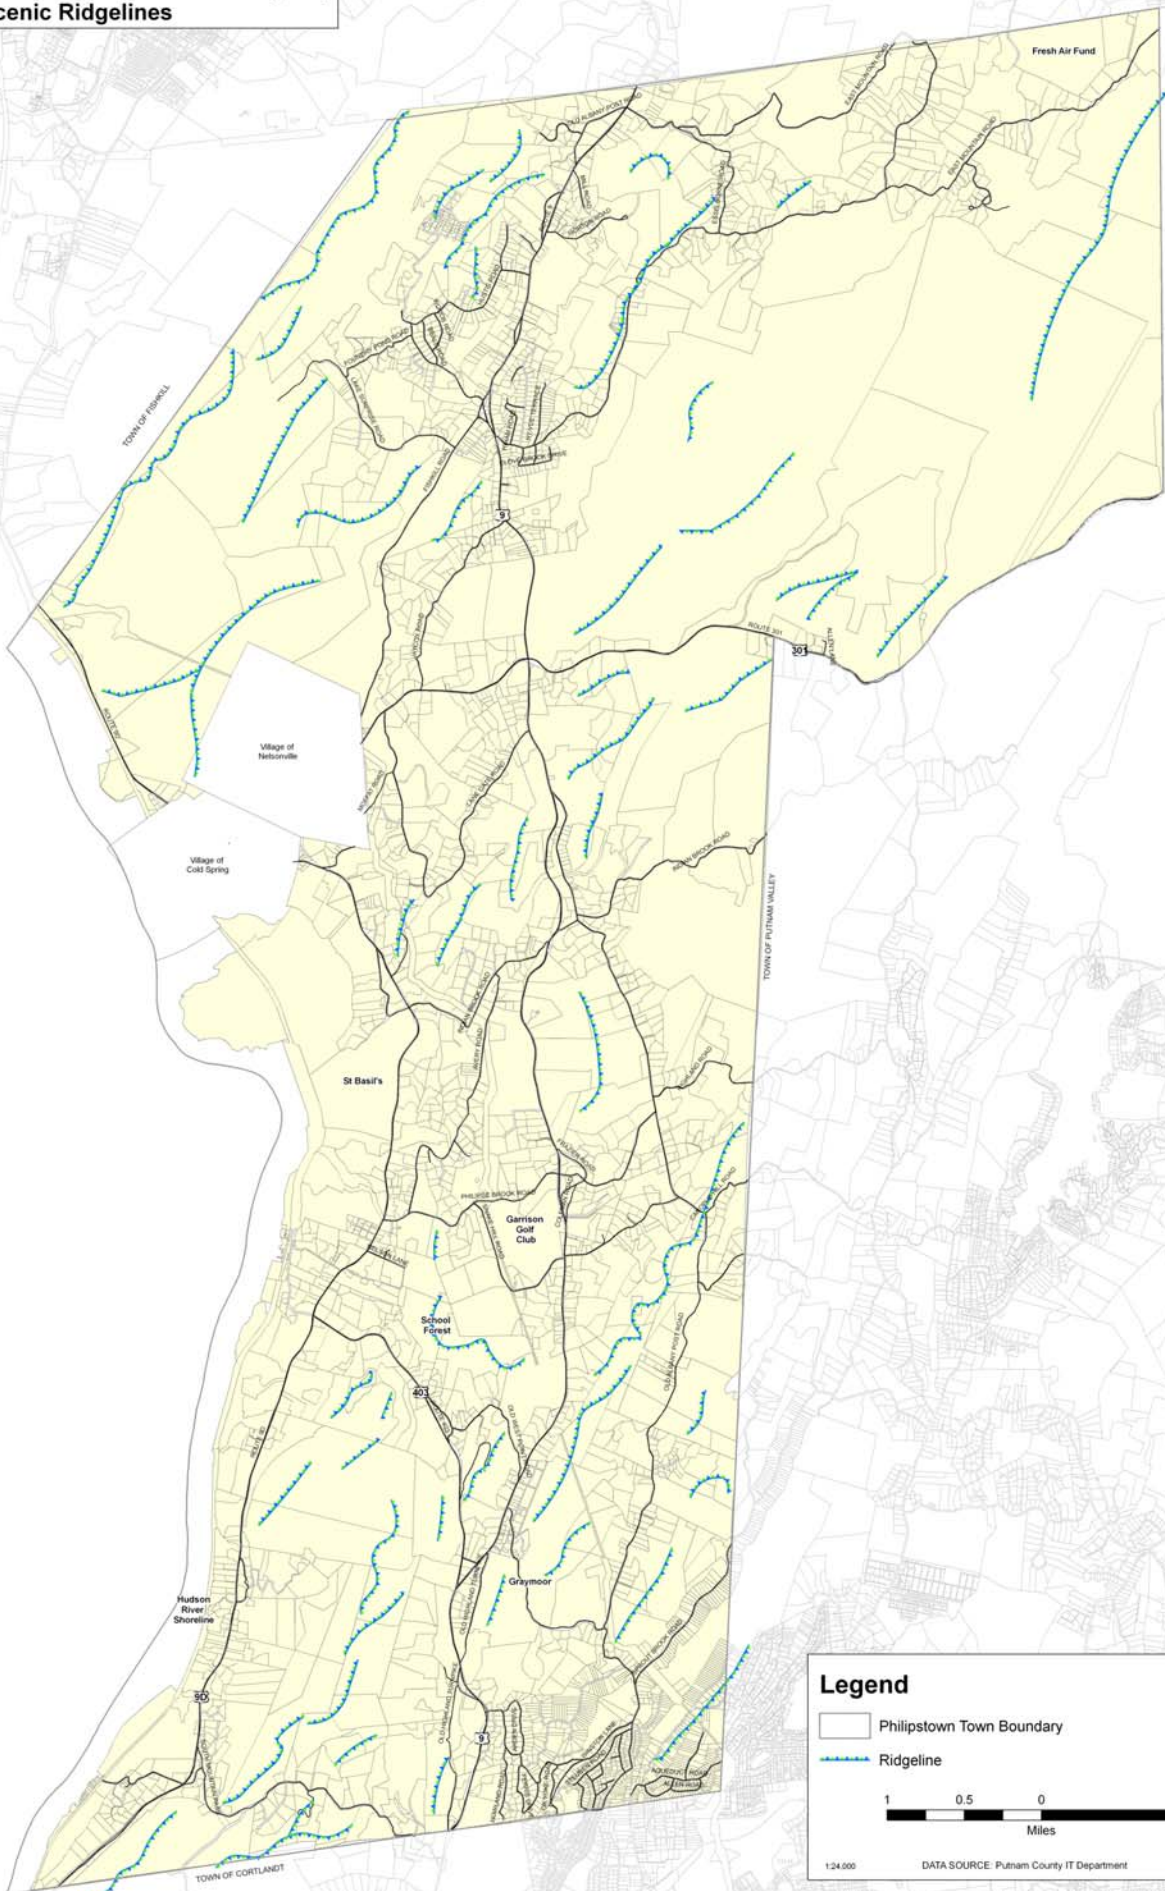

**Town of Philipstown
Resource Protection Zoning Map
Scenic Ridgelines**

Legend

- Philipstown Town Boundary
- Ridgeline

1 0.5 0 1
Miles

1:24,000 DATA SOURCE: Putnam County IT Department Revised 03/08/2010